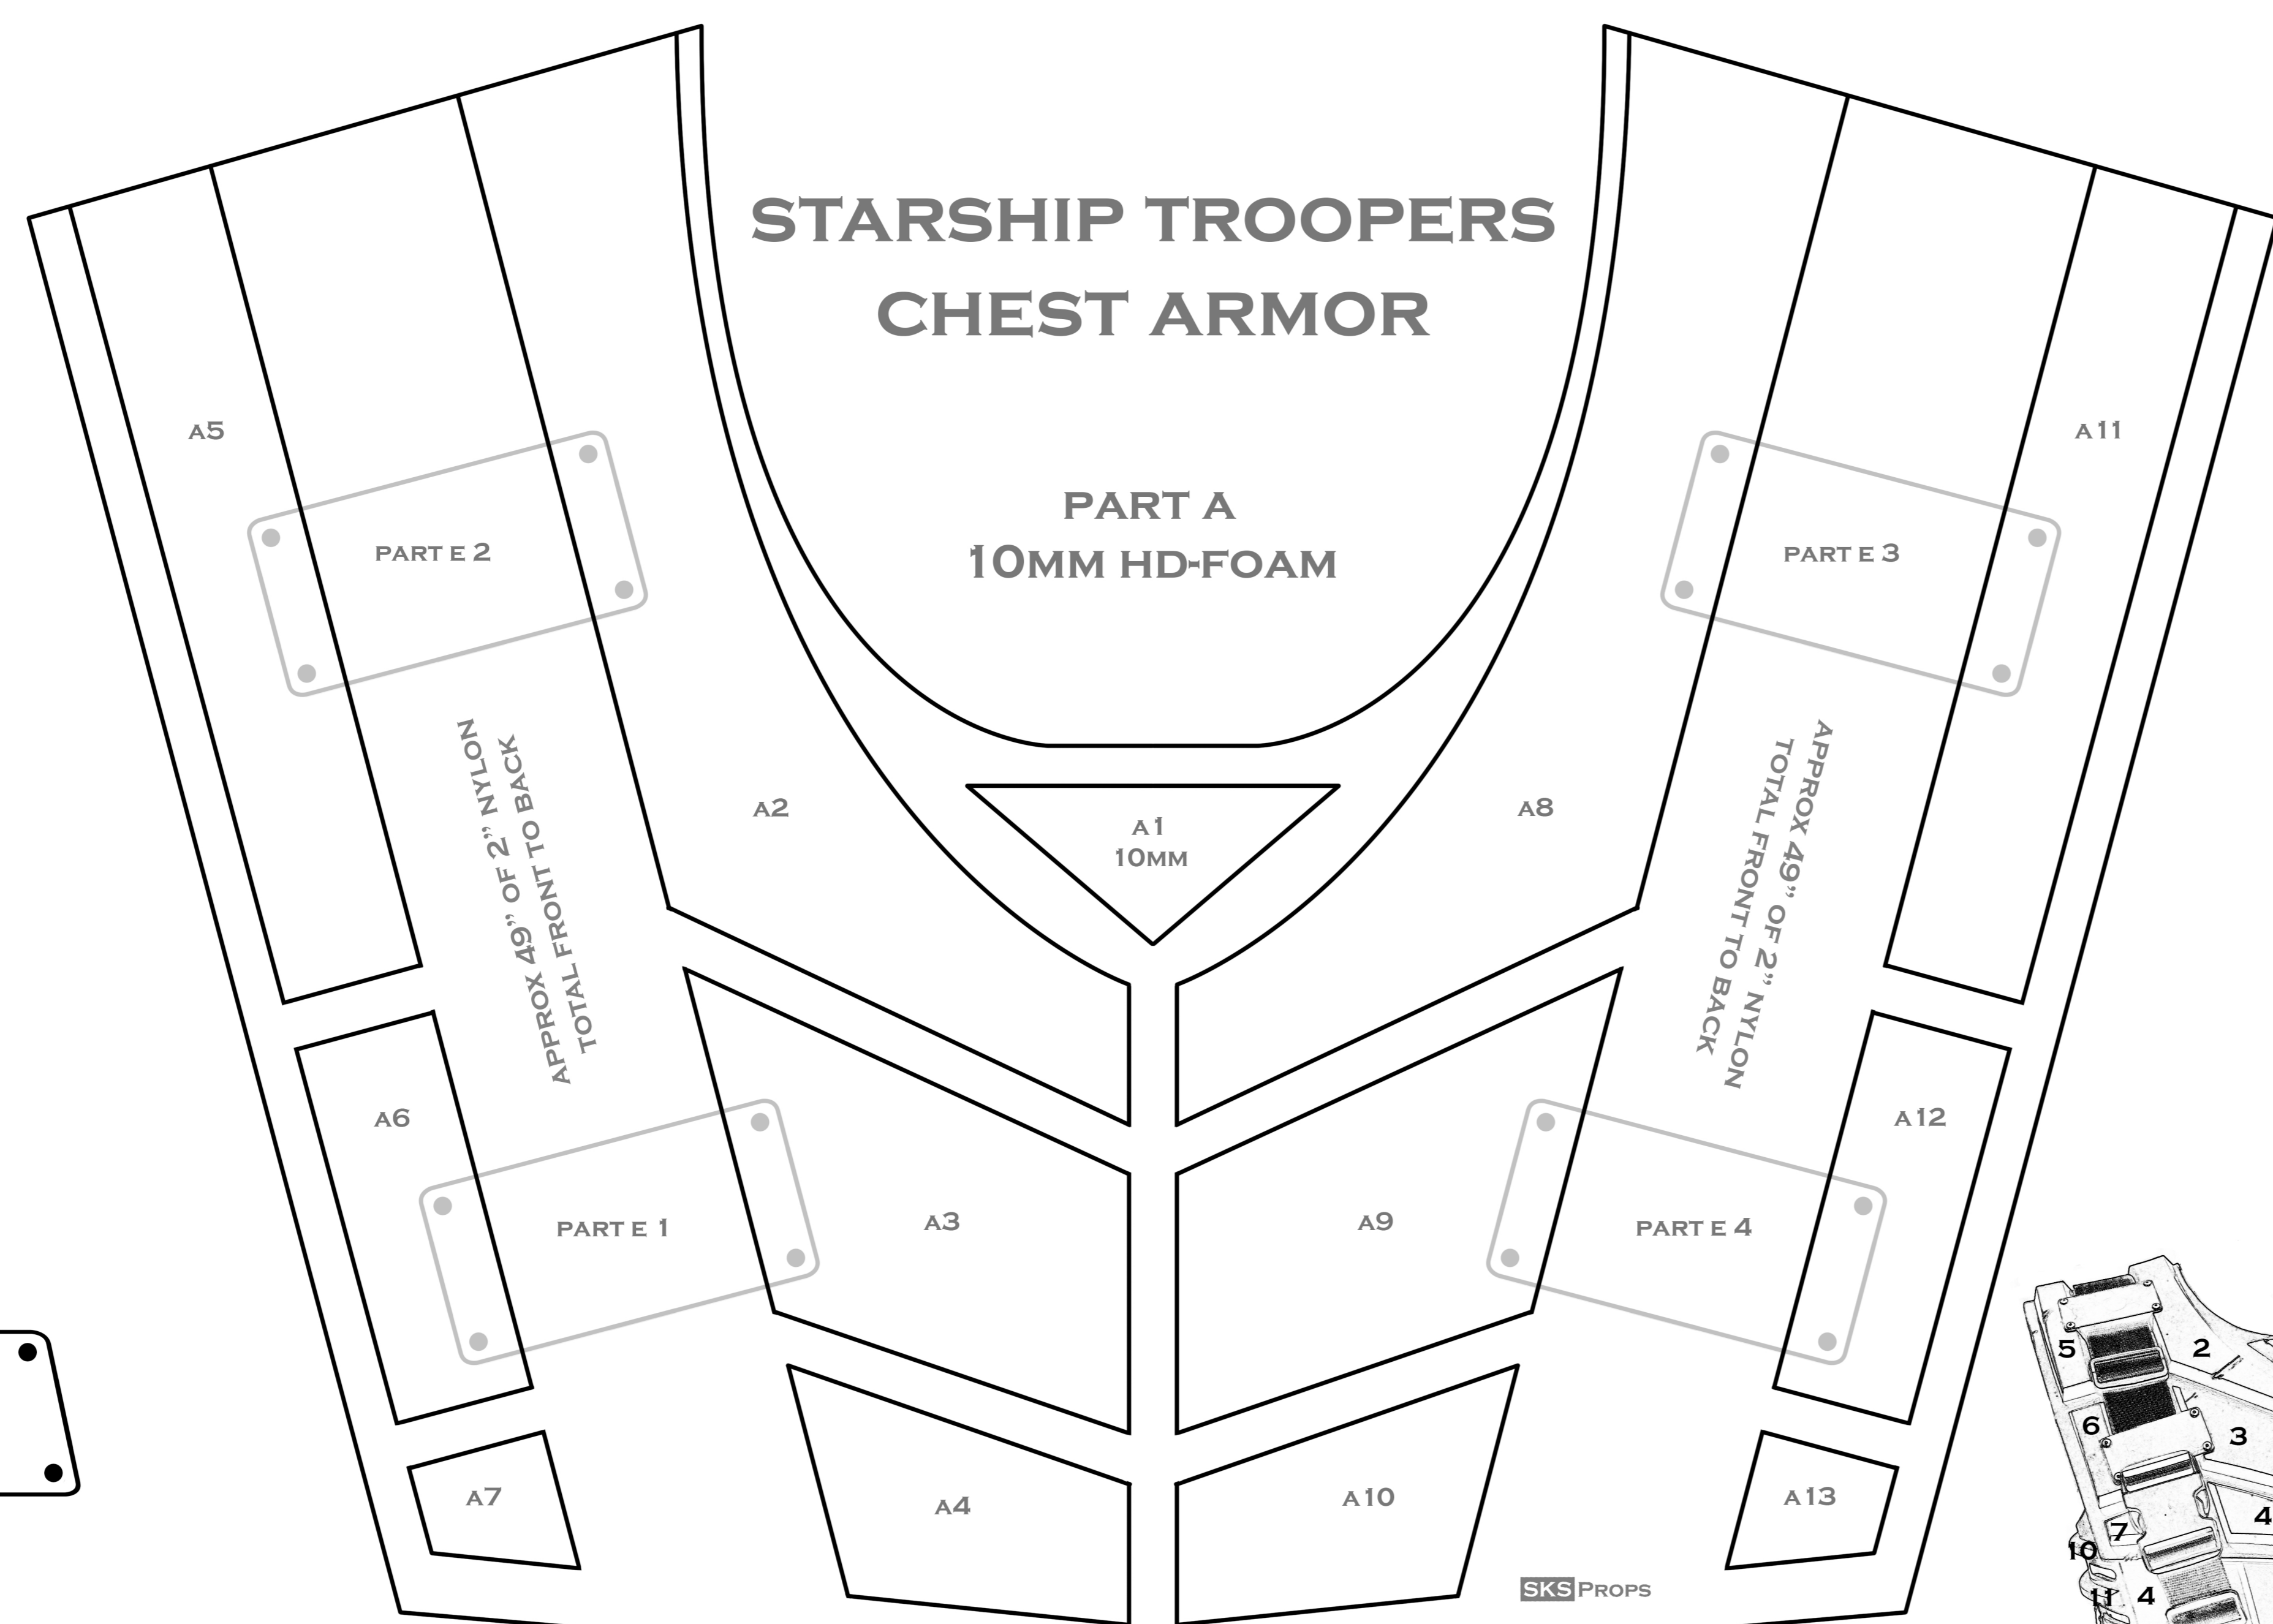

STARSHIP TROOPERS CHEST ARMOR

PART A 10MM HD-FOAM