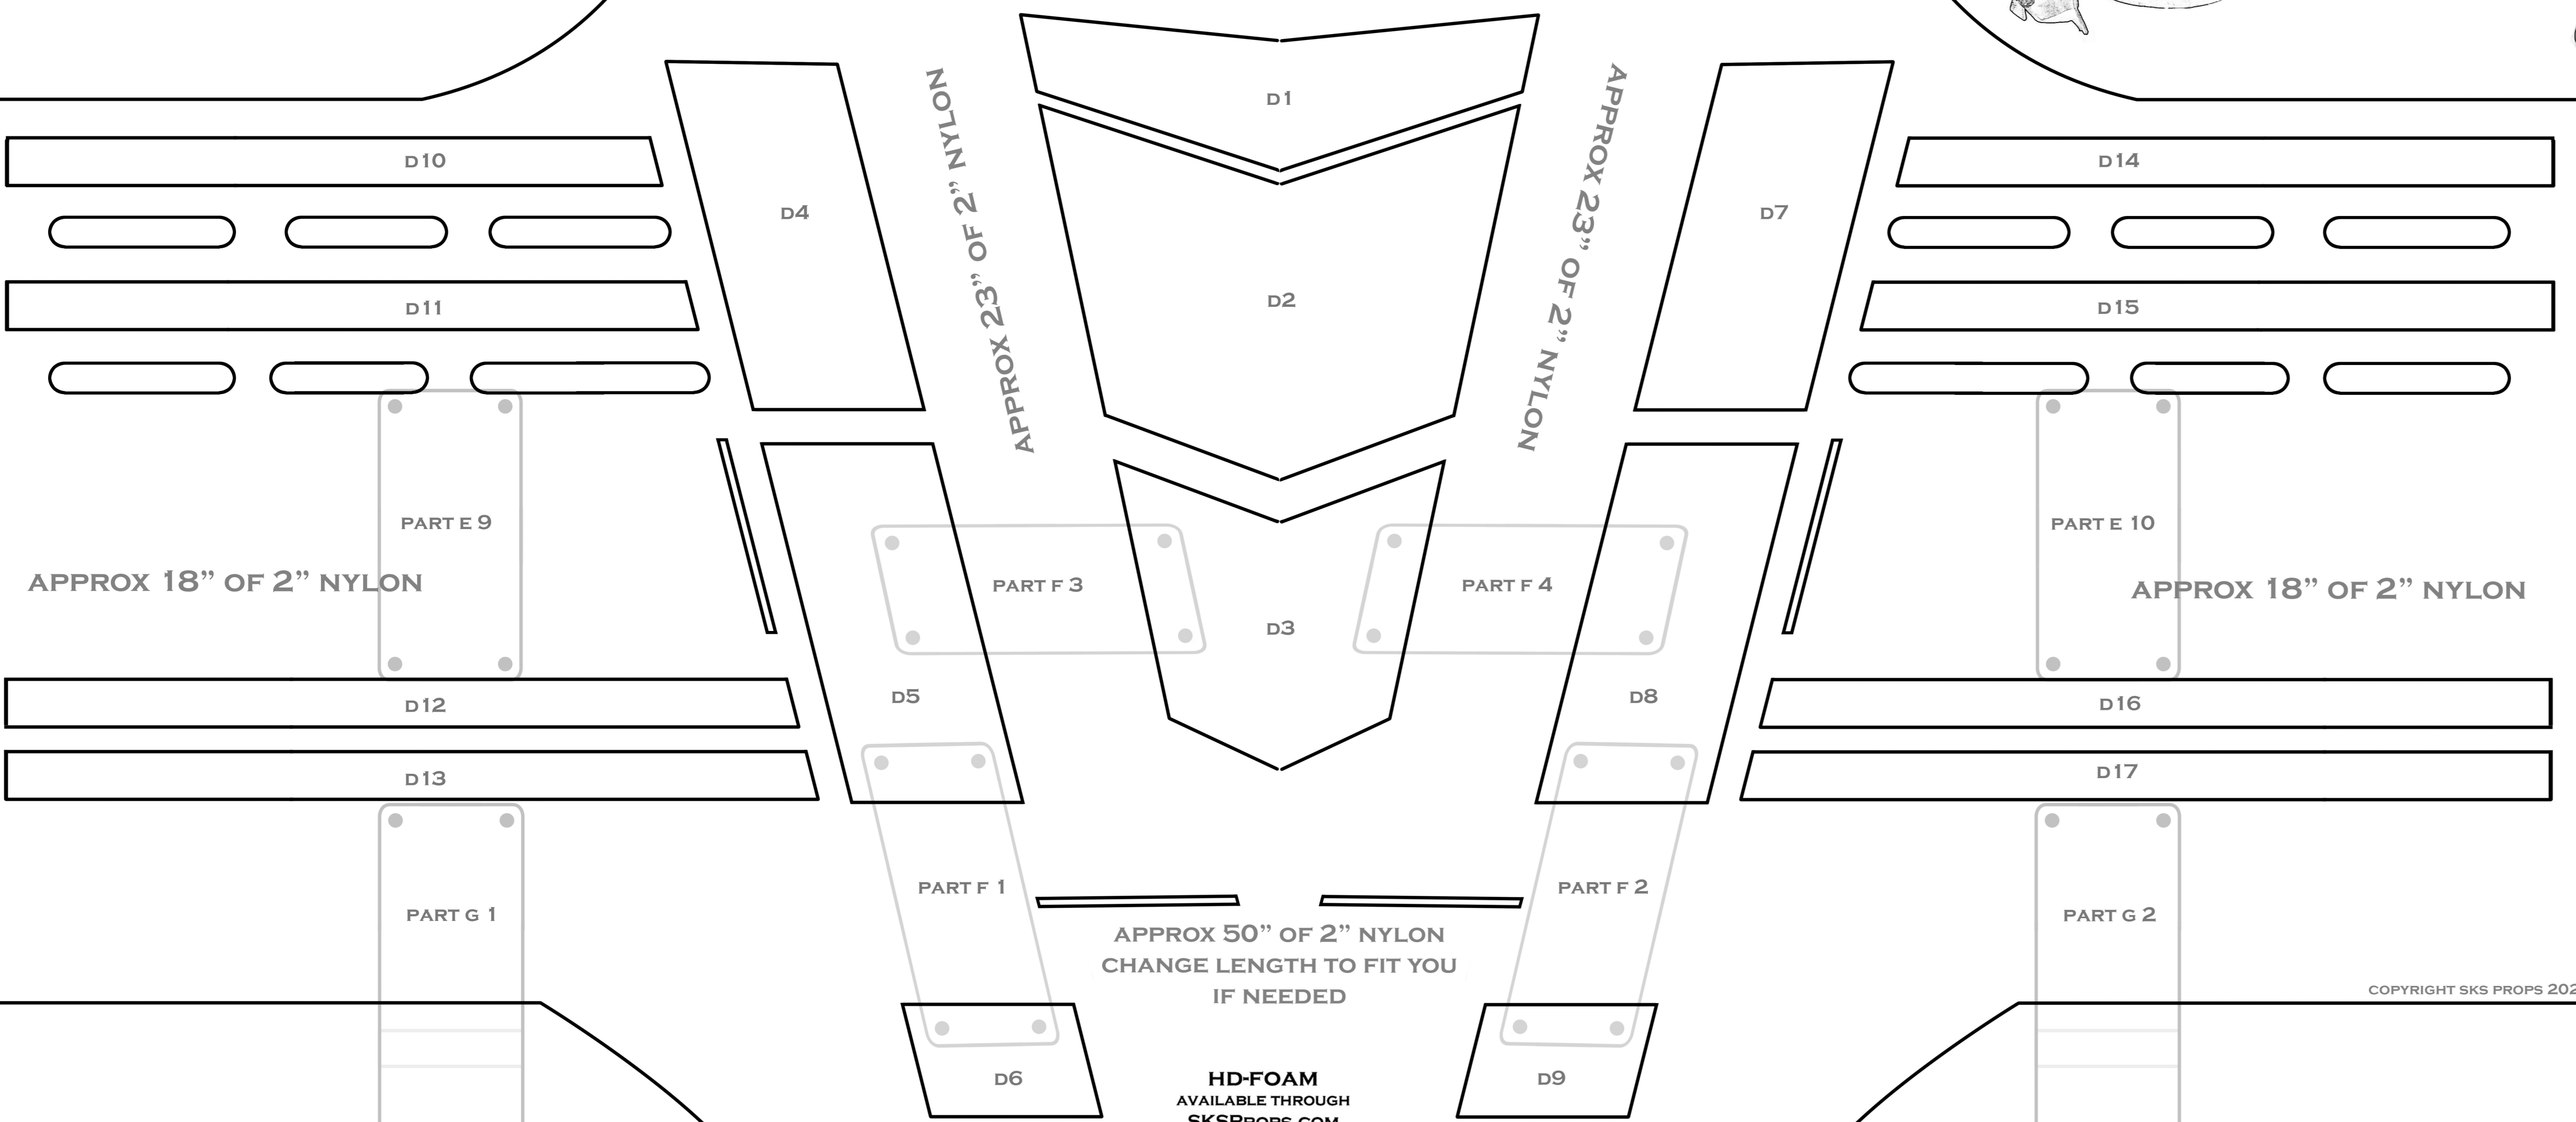

PART D 6MM HD-FOAM

YOU WILL ALSO NEED:
8x 2" PARACHUTE CLIPS
10x 2" TRI GLIDES
2" NYLON STRAPS

LINKS TO STRAPS, CLIPS, GLIDES, AND POUCHES
CAN BE FOUND IN THE BUILD VIDEO
DESCRIPTION SECTION

2" NYLON MEASUREMENTS ARE APPROX
CHANGE LENGTHS TO FIT YOU AS NEEDED