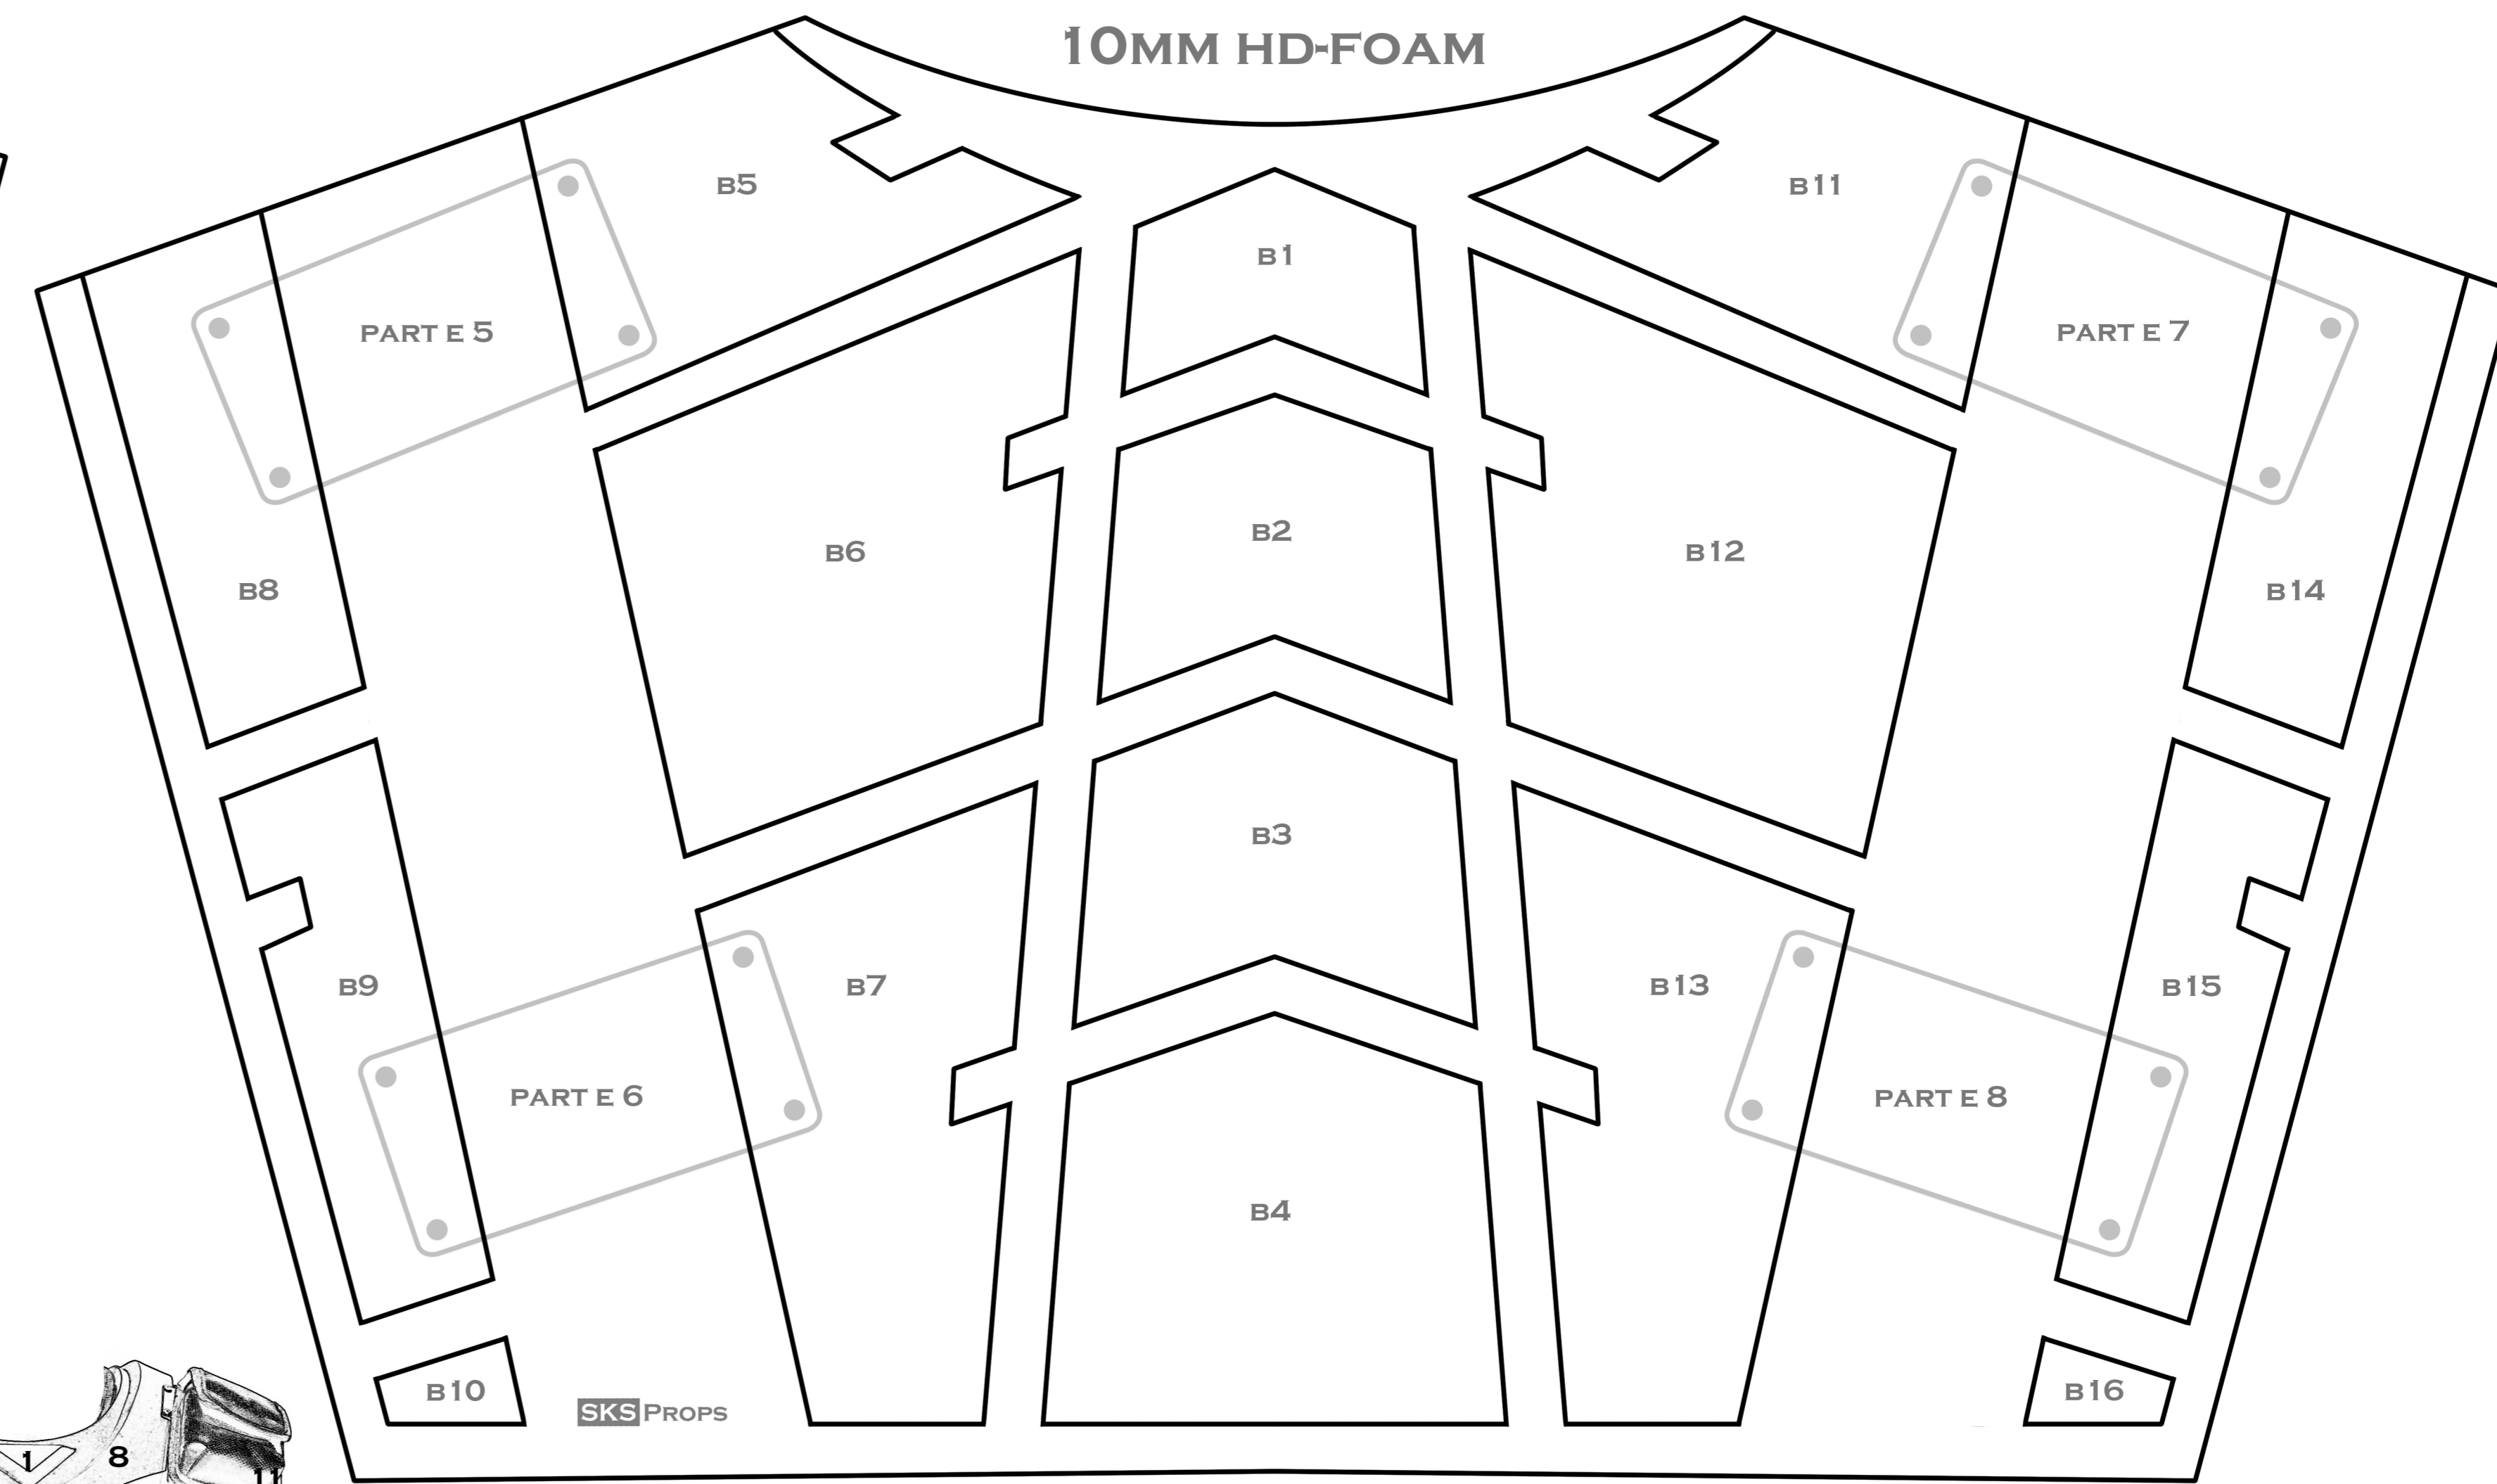

PART B 10MM HD-FOAM

PART G
PLASTIC X2

PART F
PLASTIC X4

PART E
PLASTIC X10