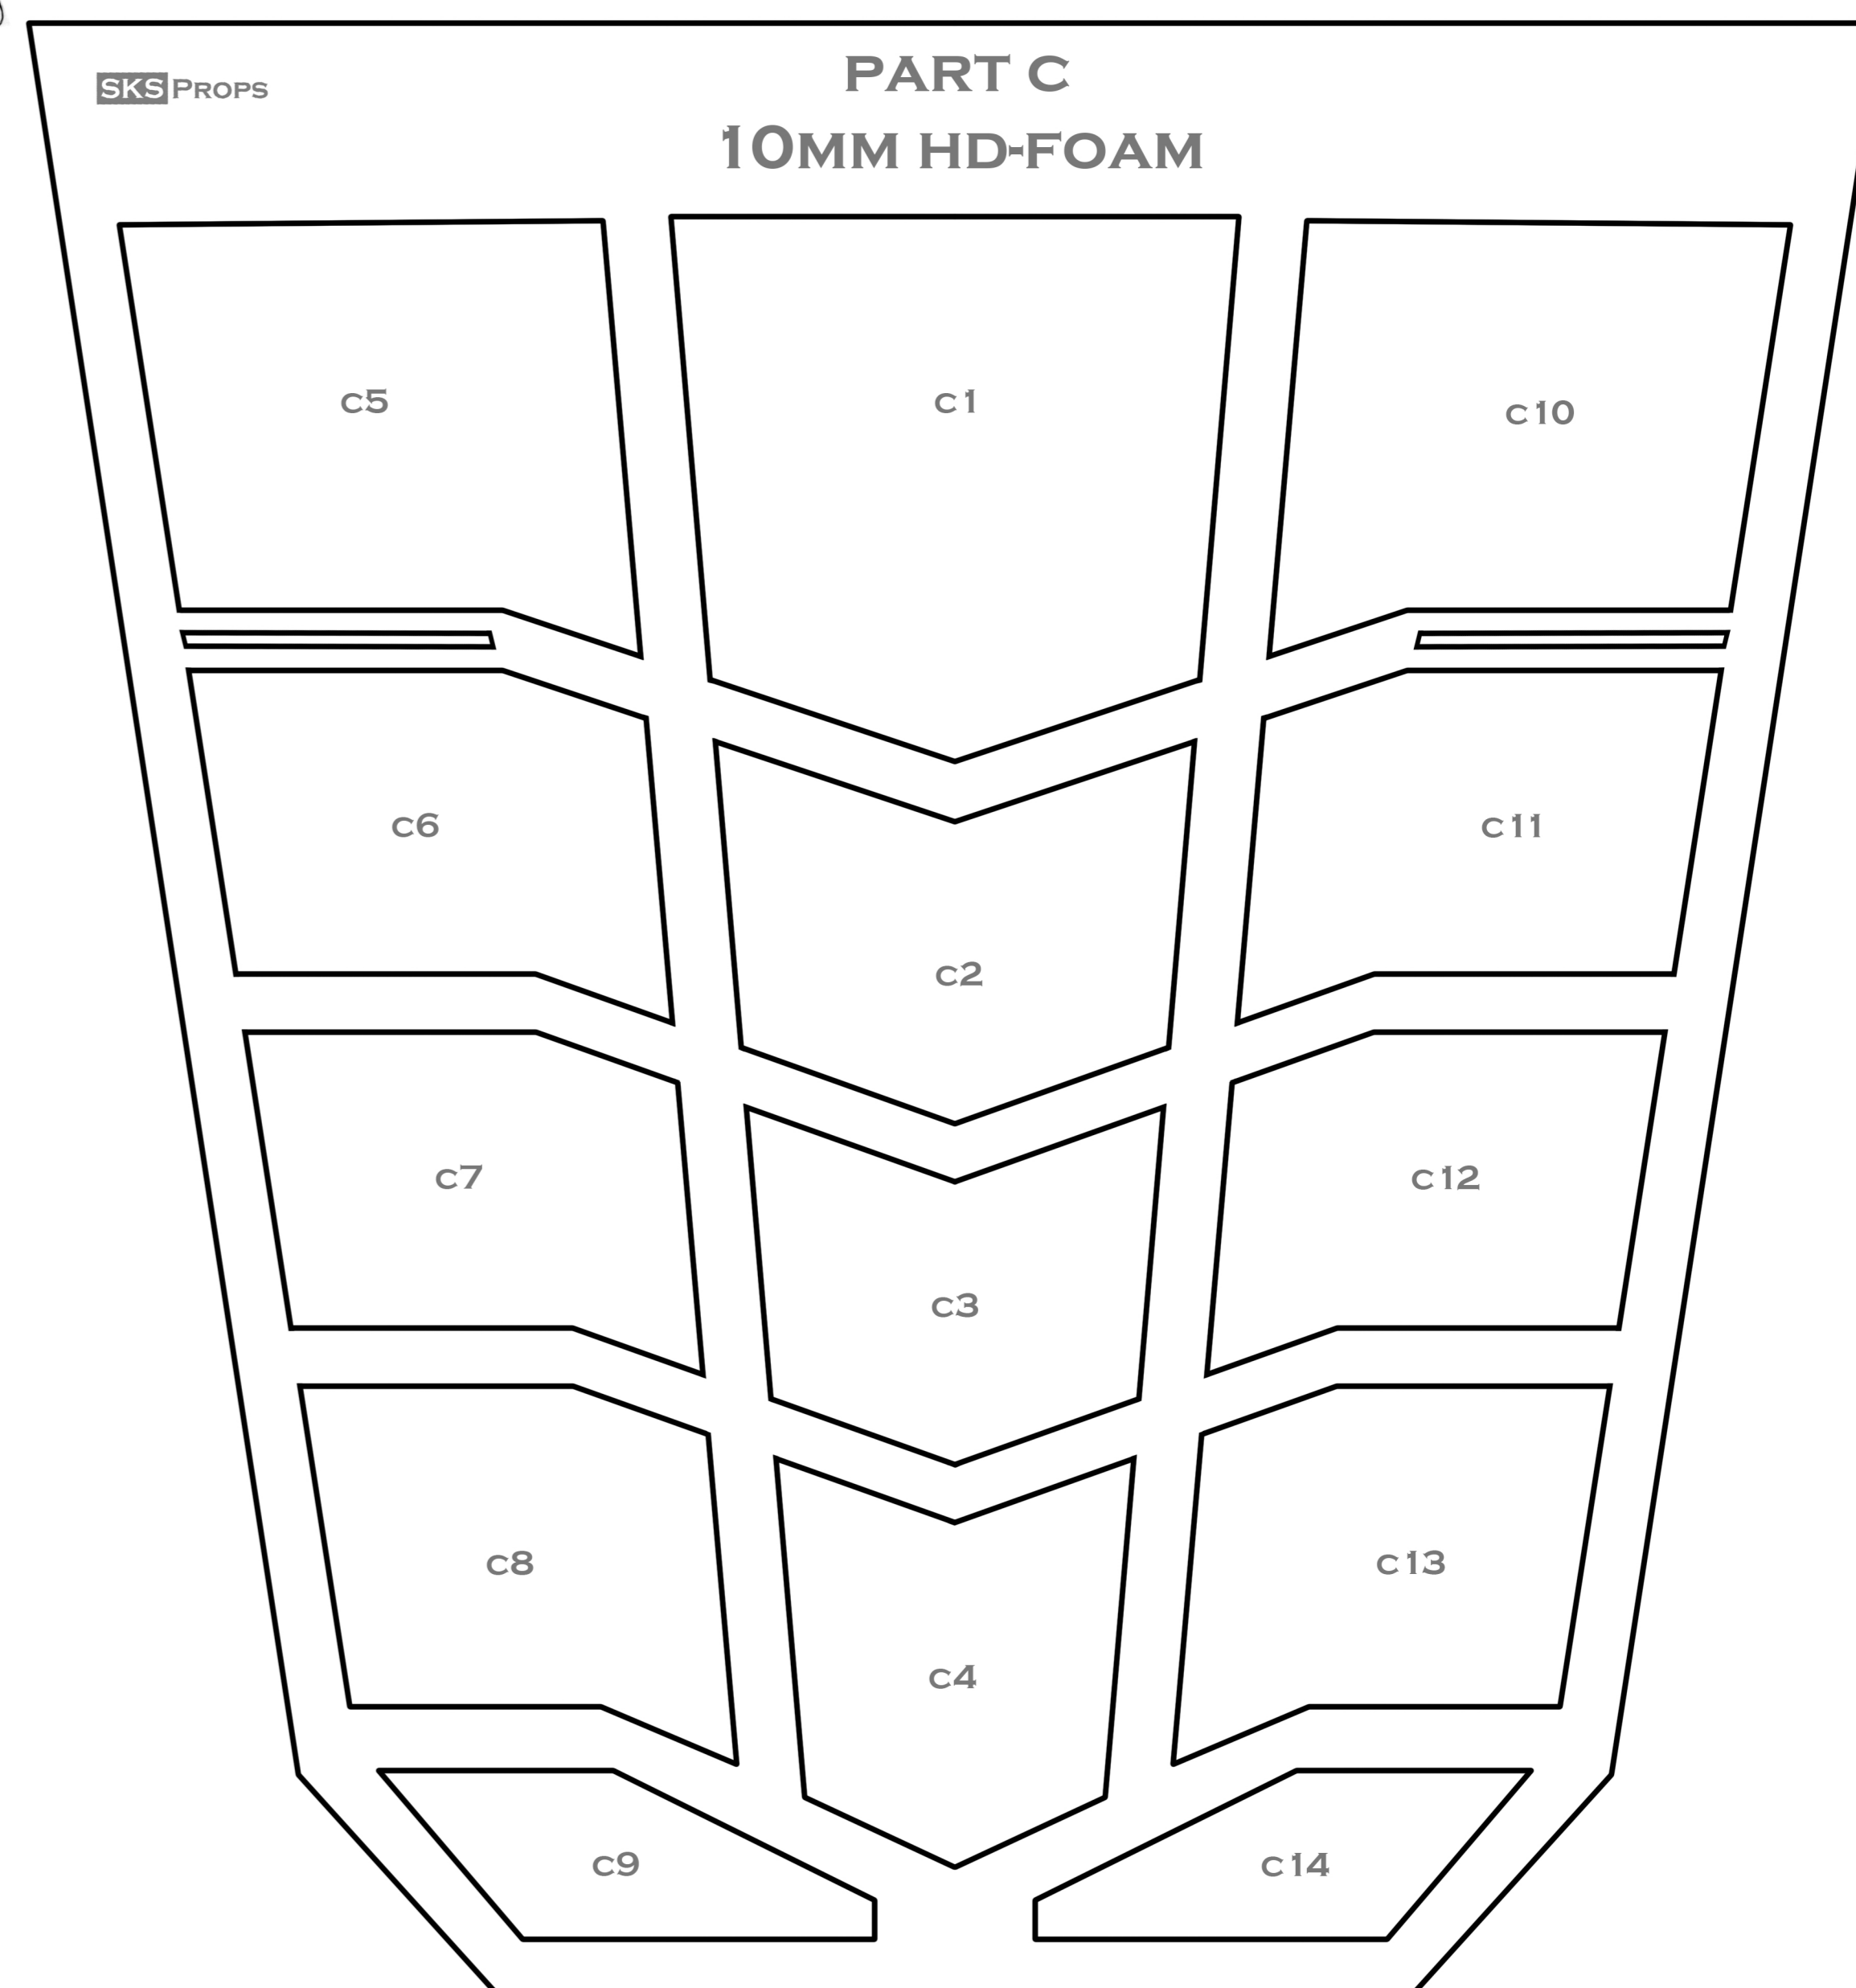

PART C 10MM HD-FOAM

COPYRIGHT SKS PROPS 2024

HD-FOAM
AVAILABLE THROUGH
SKSPROPS.COM