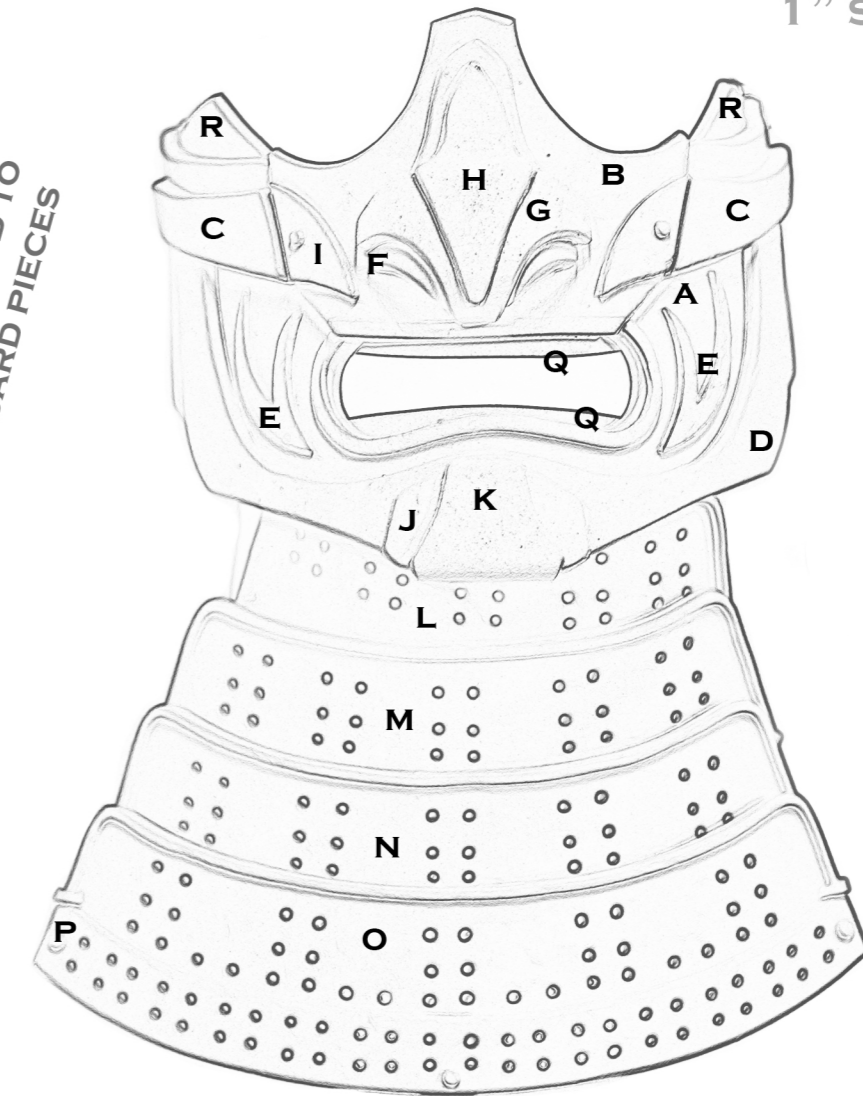

SAMURAI MENPO MASK

PART G
4MM FOAM

HD-FOAM
AVAILABLE THROUGH
SKSPROPS.COM

MY TEMPLATES ARE FREE BUT DONATIONS HELP ME KEEP MY CHANNEL GOING!
SO IF A PARTICULAR VIDEO OR TEMPLATE HELPED YOU CUT PLEASE CONSIDER DONATING TO HELP SUPPORT THE CHANNEL.
PATRIPAL EMAIL - SKSPROPS@GMAIL.COM
TEMPLATES ARE APPROX SIZE AND MAY NEED TO BE ALTERED DEPENDING ON THE THICKNESS OF THE FOAM YOU ARE USING

SKSPROPS

PART A
6MM HD-FOAM

PART F
4MM FOAM

PART Q
2MM HD-FOAM X2

PART I
2MM FOAM
X2

PART C
6MM FOAM X2

YOU WILL ALSO NEED SEVERAL STRIPS
OF 2MM FOAM FOR THE LIPS AND TO
OUTLINE THE NECK GUARD PIECES

1" SQUARE FOR SCALE

PART E
2MM FOAM X2

PART H
2MM FOAM

PART R
4MM HD-FOAM X2

PART B
4MM FOAM

LACE WEAVE DOWN (L,M,N,O) 23" EACH ROW
LACE WEAVE ACROSS (P) 45"

PART K
2MM FOAM

PART J
6MM HD-FOAM

PART L
4MM HD-FOAM