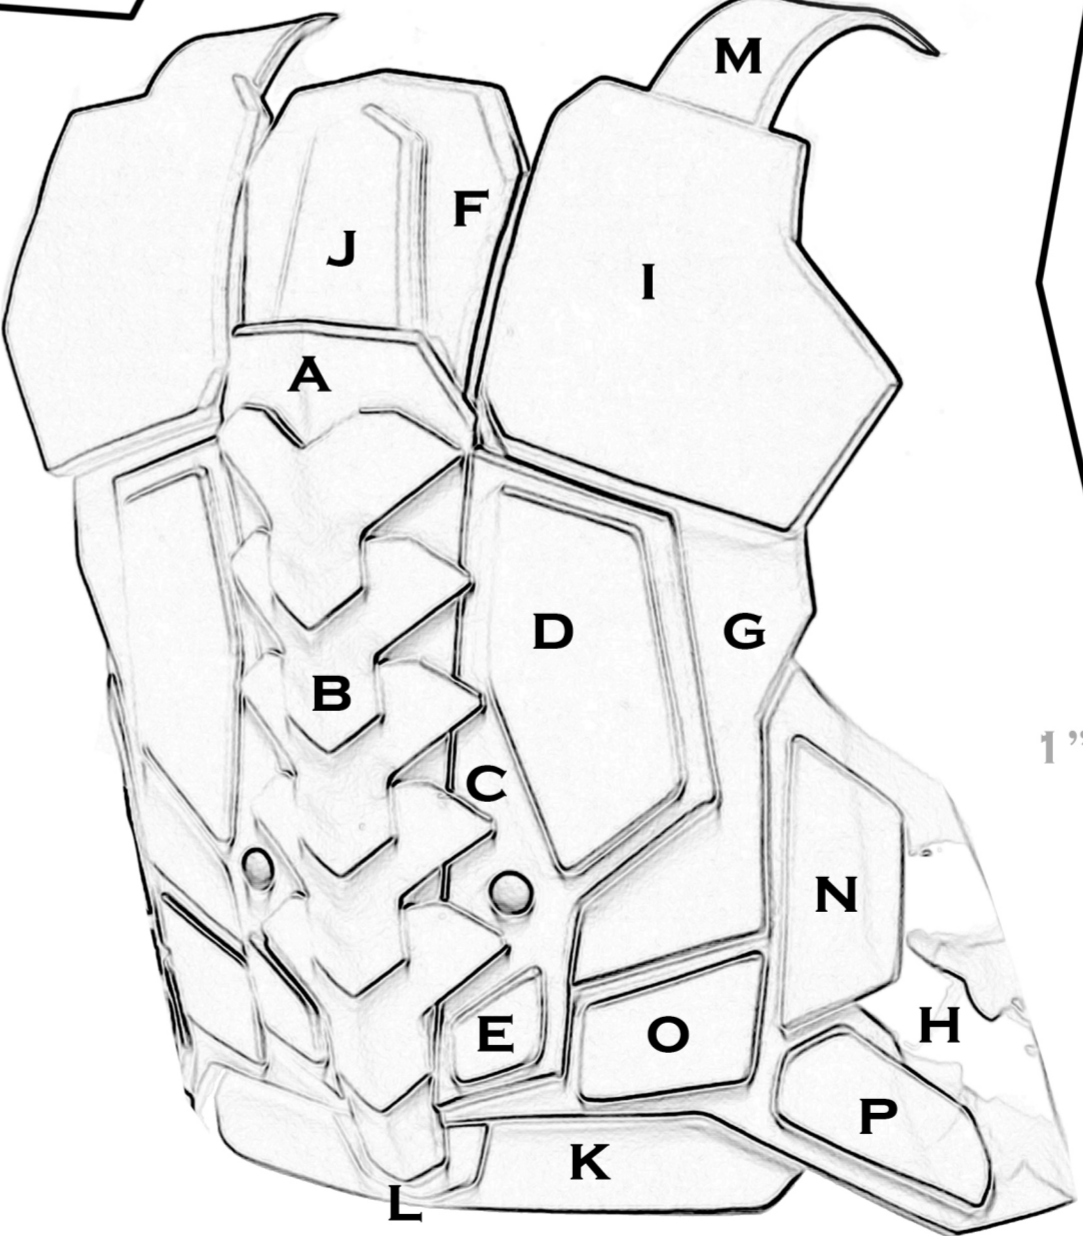

PART P
4MM X2

PART O
4MM X2

PART B
4MM HD-FOAM
x5

PART J
10MM FOAM

PART I
10MM FOAM X2

PART H
6MM HD-FOAM X2

THIS EXCESS CAN BE EXTENDED
OR CUT TO FIT YOU

SHOULDER STRAP
EXTENDED TO APPROX 13" LONG
CAN BE CUT TO FIT YOU

PART G
6MM HD-FOAM X2

PART A
6MM HD-FOAM

PART F
10MM HD-FOAM

PART D
4MM FOAM X2

1" SQUARE FOR SCALE

PART L
4MM FOAM

PART N
4MM X2

PART E
4MM X2

PART C
6MM HD-FOAM X2

PART K
6MM HD-FOAM