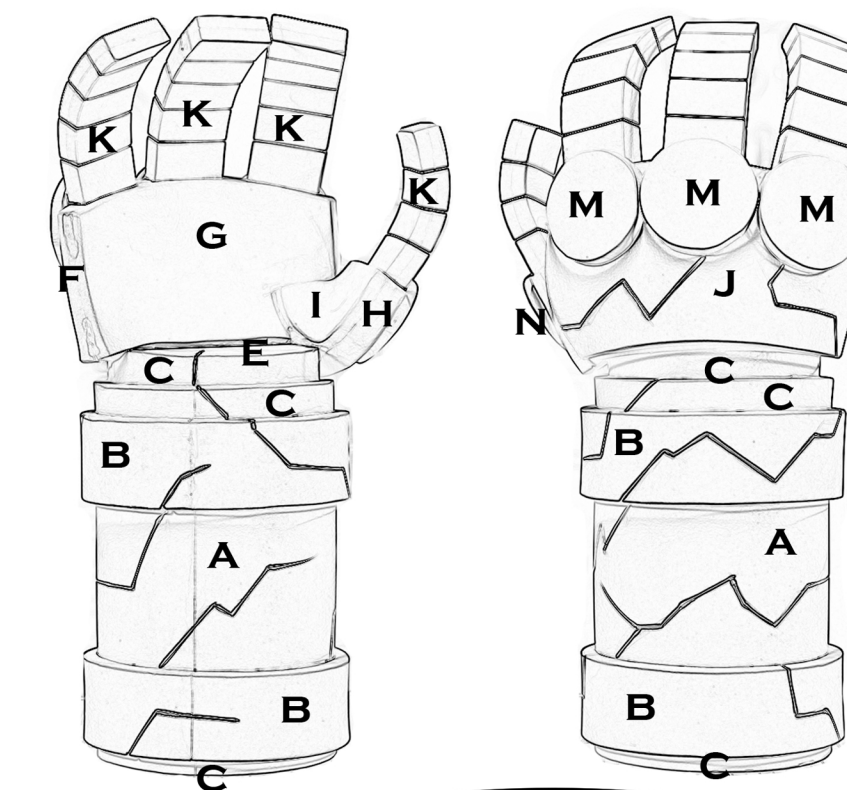

PART B
10MM HD-FOAM X2

SKS PROPS

HELLBOY RIGHT HAND OF DOOM "COMIC STYLE"

HD-FOAM
AVAILABLE THROUGH
SKSPROPS.COM

MY TEMPLATES ARE FREE BUT DONATIONS HELP ME KEEP MY CHANNEL GOING!
SO IF A PARTICULAR VIDEO OR TEMPLATE HELPED YOU OUT PLEASE CONSIDER DONATING TO HELP SUPPORT THE CHANNEL.
PAYPAL EMAIL - SKSPROPS@GMAIL.COM

PART A
10MM HD-FOAM

PART F
10MM HD-FOAM

PART J
10MM HD-FOAM

PART E
10MM HD-FOAM
THE SIZE OF THIS PART CAN CHANGE
DEPENDING ON THE DIAMETER OF YOUR ARM

PART C
10MM HD-FOAM X3

PART K
10MM X8
AFTER THE PARTS ARE GLUED TOGETHER
FINGERS CUT TO APPROX 6.5"
THUMB CUT TO APPROX 5"

PART L
FINGER
SEGMENT
TEMPLATE

PART M
10MM HD-FOAM X3

PART N
10MM HD-FOAM

PART I
10MM

PART H
10MM X2

PART G
10MM HD-FOAM

PART D
10MM X2

**YOU WILL ALSO NEED A
6" PVC PIPE FOR THE HANDLE**