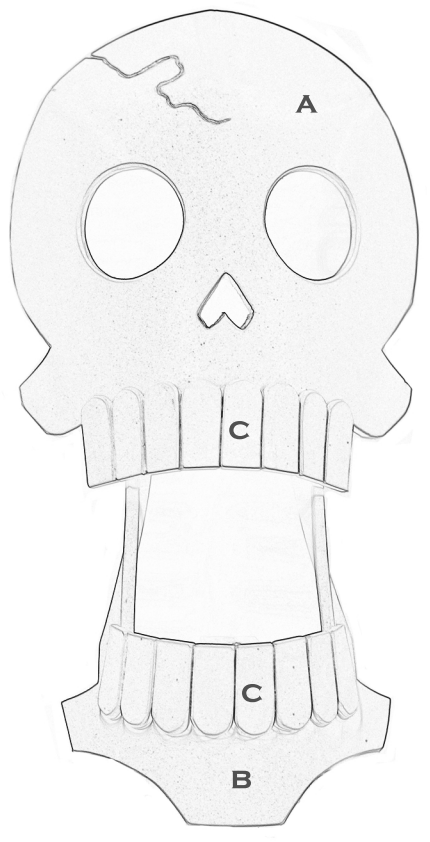

**ONE PIECE BROOK
SKULL MASK**

**PART A
6MM HD-FOAM**

SKS|PROPS

TOOTH

**PART B
6MM HD-FOAM**

COPYRIGHT 2023 SKS PROPS

**PART C
4MM HD-FOAM**

My Templates are free but donations help me keep my channel going!
So if a particular video or template helped you out please consider donating to help support the channel.
PAYPAL EMAIL - SKSPROPS@GMAIL.COM
TEMPLATES ARE APPROX SIZE AND MAY NEED TO BE ALTERED DEPENDING ON THE THICKNESS OF THE FOAM YOU ARE USING